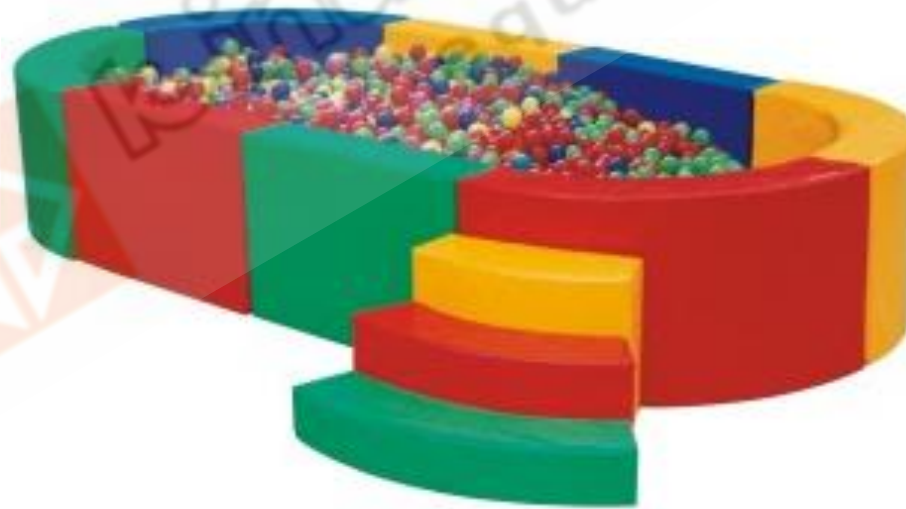

KP405B
BALL
POOL

**KP406
PLAY JUNCTION
(L-106cmxH-76cm)**

**FENCE DOOR
KP407**

**KP408
PLAY
JUNCTION
(L-106cmxH-45cm)**

KP409
SOFT BALL POOL
(195x195x50)cm

KP410
CIRCULAR BALL
POOL
(DIA-240cm)
(H-60cm)

KP411
SOFT BALL POOL
(350X190X60)CM